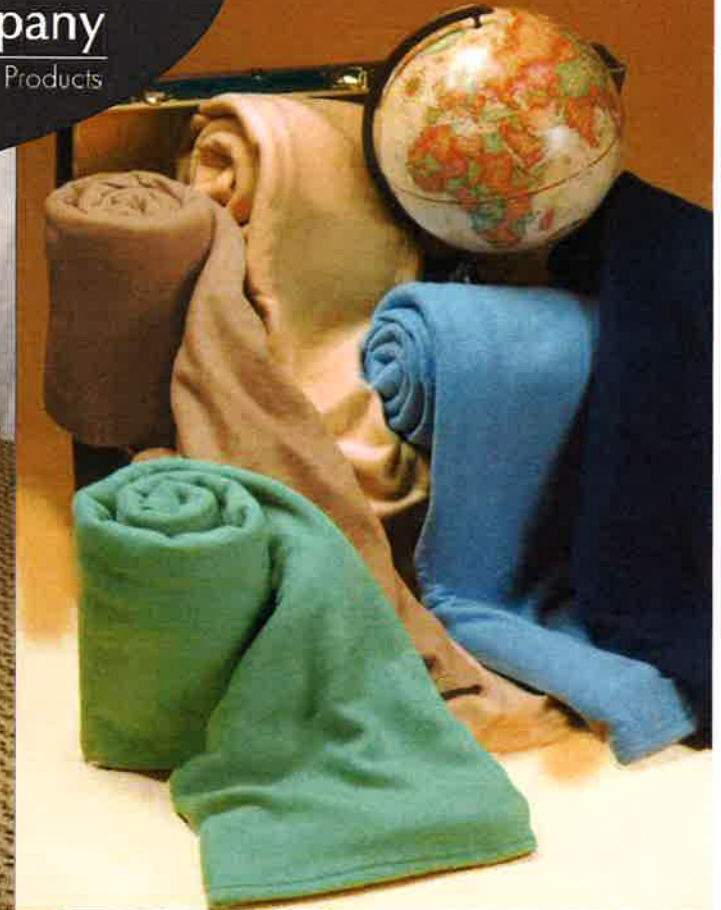

9 Quality Levels Priced to Save

Economy

- 100% Cotton
 - Open Ended Weave
- When Lowest Cost is important*

Delux

- 86% Cotton/14% Polyester
 - 16 Singles – Open Ended Weave
- Manufactured to Out-Perform Standard Terry*