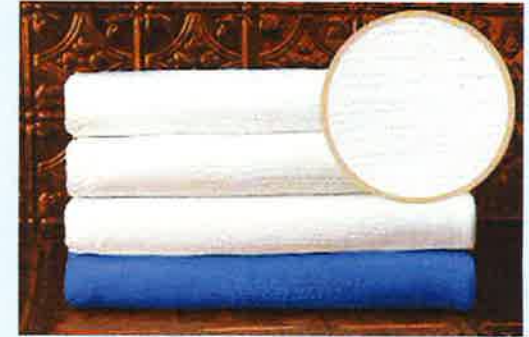

Thermal Blanket

- Designed For Use in Hospitals, Universities & Gov't Facilities
- 100% Cotton
- 66x90 - 2.75 lb.
- Custom Sizes Available
- **Colors:** White and Blue

Cotton Thermal by Springs Savannah & Santa Barbara

- 100% Cotton
- Designed for Hotel Use
- Other Styles Available
- **Colors:** White, Beige and Blue

The All Season Super Soft Plush Blanket

- Warm in Fall & Winter
  Cool in Spring and Summer
- Colorfast & preshrunk to hold its shape
- Easy Care - Machine Wash & Dry
- 100% Brushed Fleece Polyester
- **Colors:** Fawn, Natural and Platinum

Hospitality Tuff Polyester Fleece Blanket

- Luxury & Convenience of 100% Spun Polyester
- Warmth of Wool/Comfort of Cotton
- Double-Stitched Hem on All Sides
- Colorfast & Anti-Pilling
- Extremely Durable
- **Colors:** Ivory, Tan, Jade, Sky Blue and Navy

Size	Item	Size
66x90	Twin	66x88
80x90	Full / Queen	80x96
90x90	Queen	90x96
108x90	King	108x96